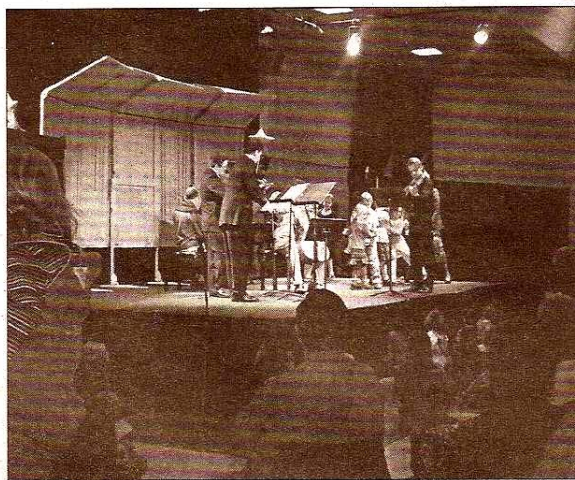

Lenape Chamber Ensemble's concert for children at Delaware Valley College.

Special Events

Philadelphia

Pennsylvania suburbs

Purim Carnival Featuring clowns.

Party promotes new interactive site *ByKidsOnly.com*.

Design your favorite fashions

By Kristin Granero
FOR THE INQUIRER

Children and their caregivers are invited to explore fashion design at "Fashion, Fun and Therapy" from 1:30-4:30 p.m. Sunday at the Little Wonders Child Growth & Developmental Center in East Norriton.

The fashion-forward party will promote the launch of *ByKidsOnly.com*, an interactive site where kids ages 5 to 13 can illustrate their own clothing and then vote for their favorite designs. The event also celebrates the third anniversary of the Little Wonders Center, an innovative gym for child growth and development.

During the party, kids can participate in scavenger hunts, race with foam scooters, and create their own fashion designs online. Professional advice from on-site occupational and physical therapists will be available.

"Fashion, Fun and Therapy" party, 1:30-4:30 p.m. Sunday at the Little Wonders Child Growth & Developmental Center, 100 W. Germantown Pike, E. Norriton. Free.

Information: 610-275-5437 or www.littlewonderscenter.com. RSVP: party@bykidsonly.com.

Sound all around

The Lenape Chamber Ensemble will host a Concert in the Round for children ages 4-12 at 10 a.m. Saturday at the Delaware Valley College Student Center in Doylestown.

Flutist Julietta Curenton, violinists Ayano Ninomiya and Cyrus Beroukhim, and pianist Marcantonio Barone are among featured musicians who will perform various pieces, including Mozart's Flute Quartet and Edvard Grieg's Sonata for Violin.

Following the concert, children can speak with the performers and enjoy refreshments.

Concert in the Round, 10 a.m. Saturday at the Delaware Valley College Student Center, Rt. 202 S. at the State St. exit of the Route 611 bypass, Doylestown. Admission: $2 per child, free for accompanying adults. Information: 610-294-9361 or lenapechamberensemble.org.

Children's performer

Children's author and songwriter Barry Louis Polisar will hold a free performance for children at 11 a.m. Saturday at the Kimmel Center's Commonwealth Plaza.

Known for his hit song "All I Want is You," from the *Juno* soundtrack, the four-time Parents' Choice award-winner will perform as part of the Kimmel Center's PNC "Grow Up Great" series, which features child-friendly entertainment on the first Saturday of every month.

Barry Louis Polisar children's performance, 11 a.m. Saturday at the Kimmel Center, 260 S. Broad St. Free. Information: 215-780-5800 or www.kimmelcenter.org.

Contact Kristin Granero at kgranero@phillynews.com.